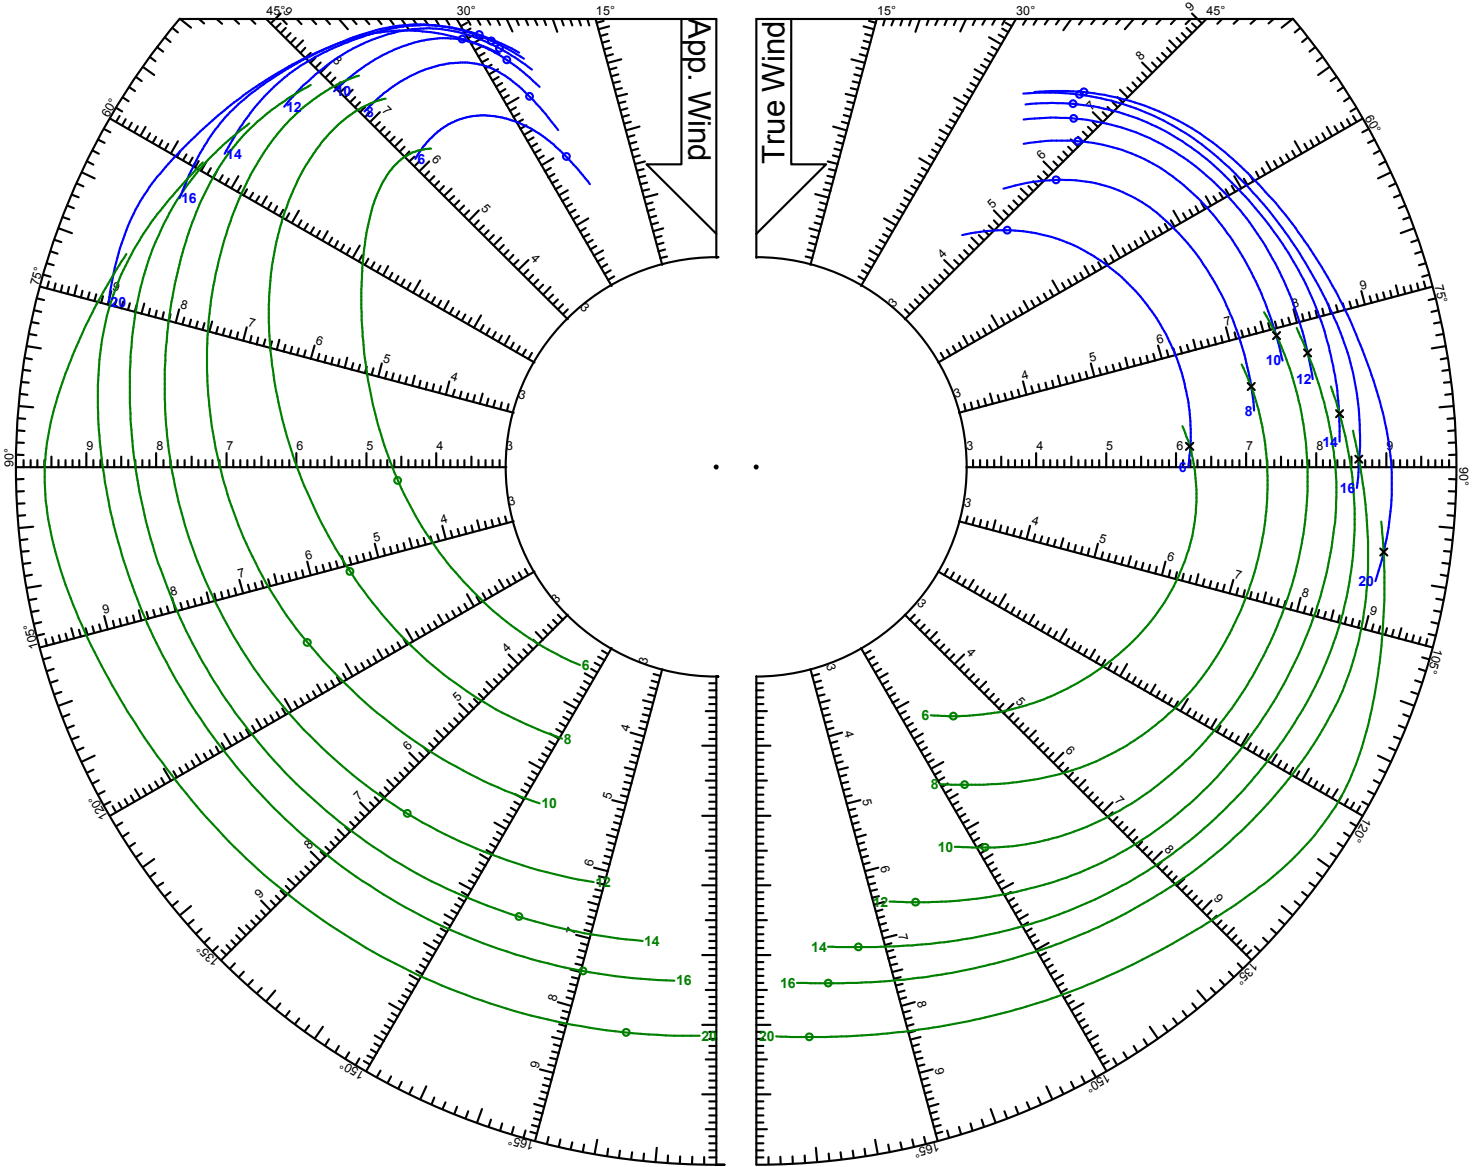

ORC

World Leader in Rating Technology

Speed Guide

Polar Plot for Boat

Name **Saare 41"&**
Sail Number **FIN**
Class **Saare 41"&**
Designer **Kamu Strahlmann**
Builder **Saare Paat**
Issued On **23.1&20&& - VPP 2010 1.11**

TWS: 6, 8, 10, 12, 14, 16, 20 kts

Jib

Symmetric Spinnaker