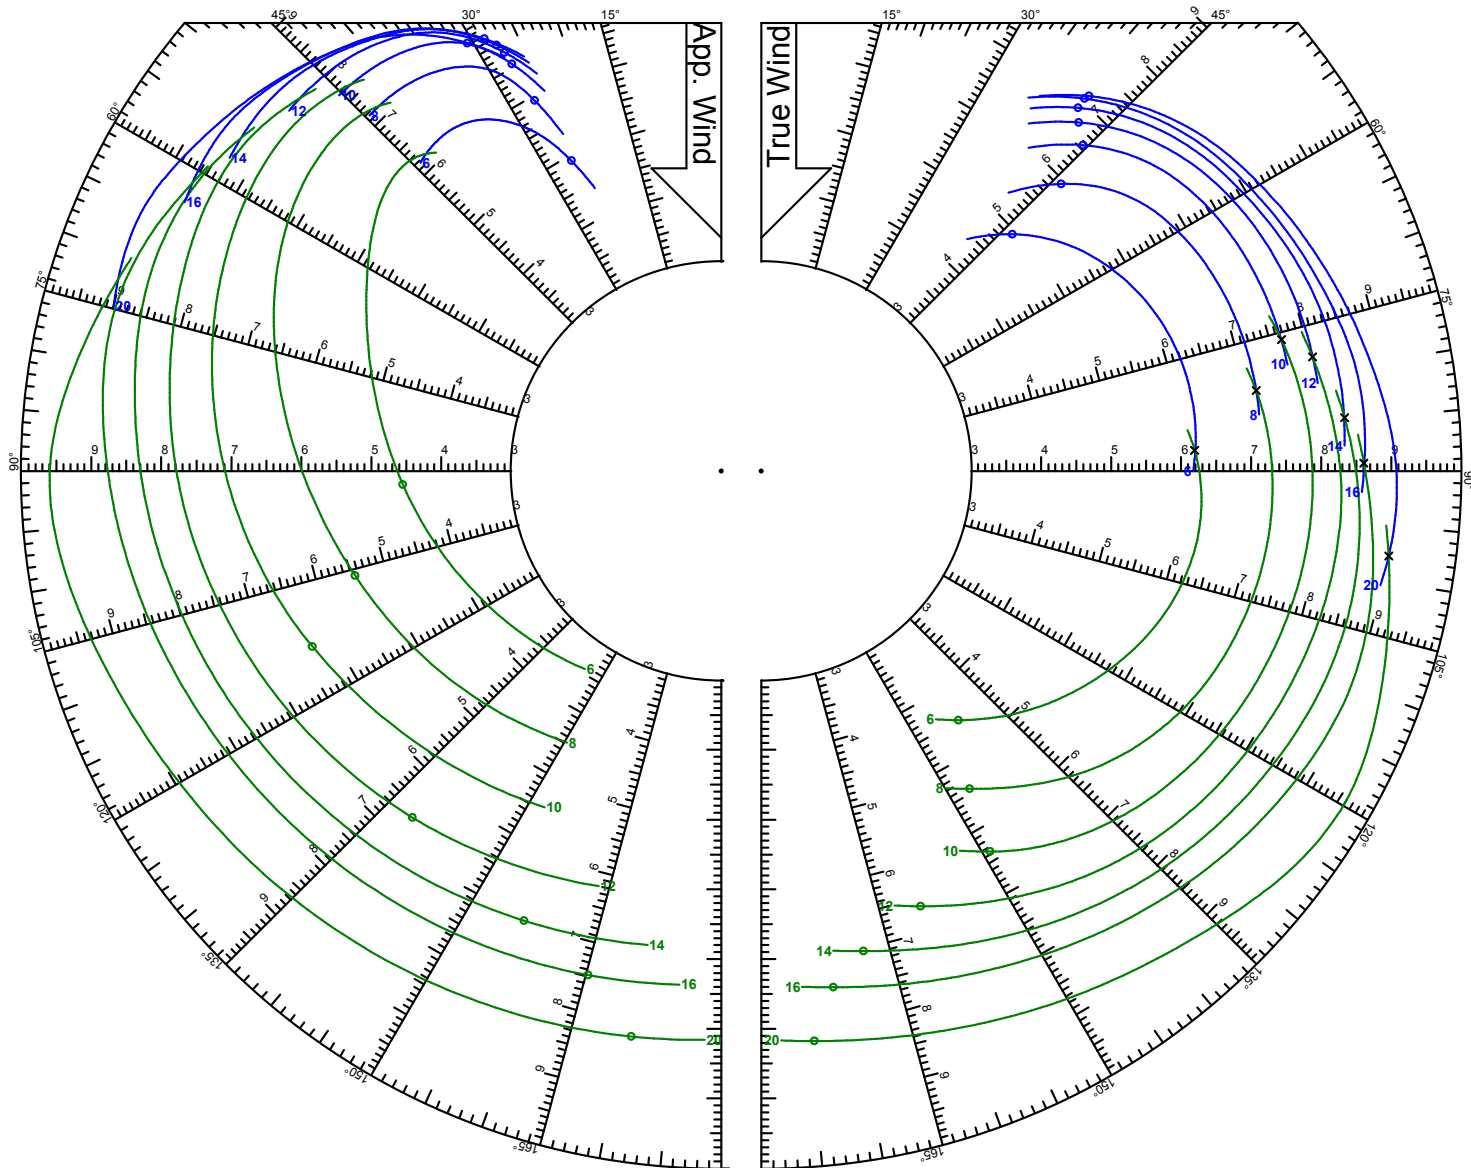

ORC

World Leader in Rating Technology

Speed Guide

Polar Plot for Boat	
Name	Saare 41 AC
Sail Number	FIN
Class	Saare 41 AC
Designer	Kamu Strählmann
Builder	Saare Paat
Issued On	12.10.2012 - VPP 2010 1.11

TWS: 6, 8, 10, 12, 14, 16, 20 kts

Jib

Symmetric Spinnaker